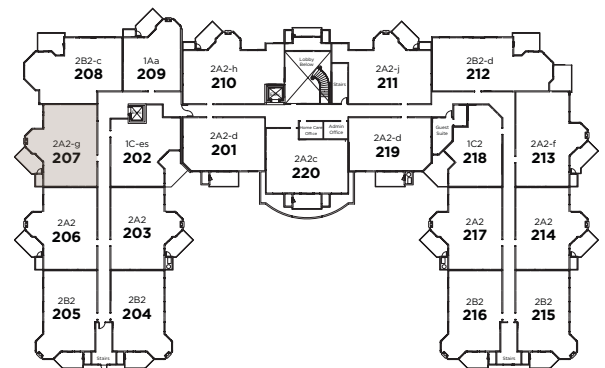

Suite 207 Floor Plan 2A2-g

Living Area: 1258 SQ FT

Balcony: 109 SQ FT

Total: 1367 SQ FT

- 2 Bedrooms
- 2 Bathrooms
- Walk In Closet
- In-Suite Laundry
- Balcony

Floorplan also available in suites:

- 307
- 407

SECOND FLOOR 