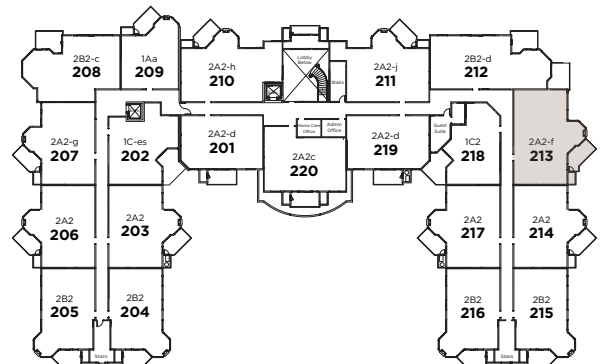

Suite 213

Floor Plan 2A2-f_alt

Living Area: 1446 SQ FT

Balcony: 125 SQ FT

Total: 1571 SQ FT

- 2 Bedrooms
- 2 Bathrooms
- Walk In Closet
- In-Suite Laundry
- Balcony

Floorplan also available in suites:

- 313
- 413

SECOND FLOOR 