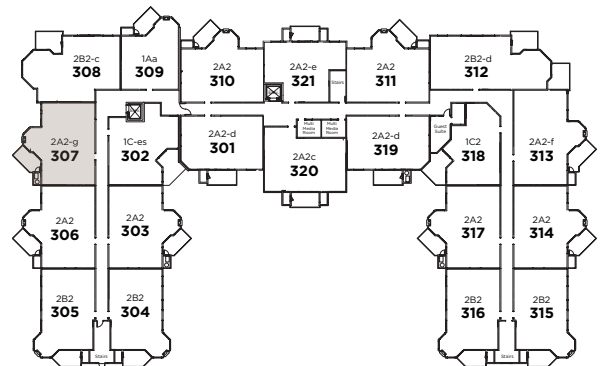

Suite 307 Floor Plan 2A2-g

Living Area: 1258 SQ FT

Balcony: 109 SQ FT

Total: 1367 SQ FT

- 2 Bedrooms
- 2 Bathrooms
- Walk In Closet
- In-Suite Laundry
- Balcony

Floorplan also available in suites:

- 207
- 407

THIRD FLOOR