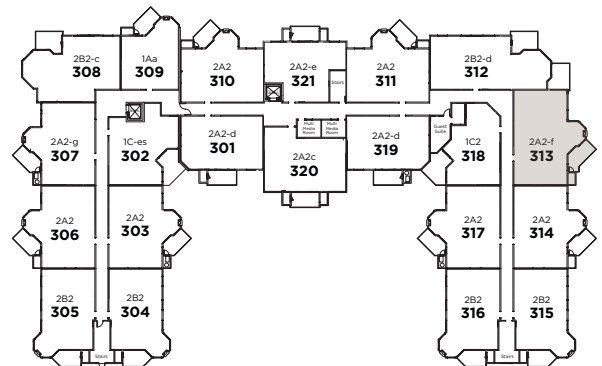

Suite 313

Floor Plan 2A2-f_alt

Living Area: 1446 SQ FT

Balcony: 125 SQ FT

Total: 1571 SQ FT

- 2 Bedrooms
- 2 Bathrooms
- Walk In Closet
- In-Suite Laundry
- Balcony

Floorplan also available in suites:

- 213
- 413

THIRD FLOOR