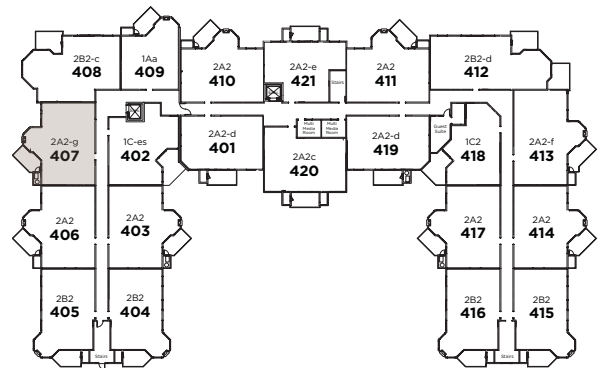

Suite 407 Floor Plan 2A2-g

Living Area: 1258 SQ FT

Balcony: 109 SQ FT

Total: 1367 SQ FT

- 2 Bedrooms
- 2 Bathrooms
- Walk In Closet
- In-Suite Laundry
- Balcony

Floorplan also available in suites:

- 207
- 307

FOURTH FLOOR 