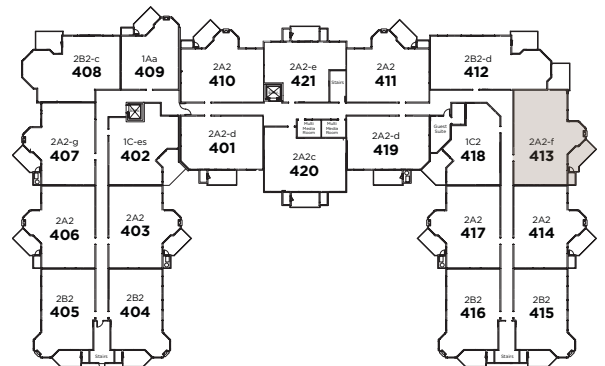

Suite 413

Floor Plan 2A2-f_alt

Living Area: 1446 SQ FT

Balcony: 125 SQ FT

Total: 1571 SQ FT

- 2 Bedrooms
- 2 Bathrooms
- Walk In Closet
- In-Suite Laundry
- Balcony

Floorplan also available in suites:

- 213
- 313

FOURTH FLOOR 