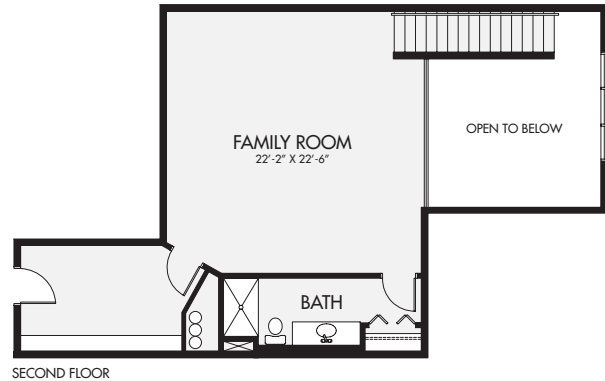

Southwoods COURT NORTH

Suite 206 Coach Home C1

Main Floor: 1275 SQ FT
Second Floor: 811 SQ FT

- 1 Bedroom + Den
- 3 Bathrooms
- In-Suite Laundry
- Walk In Closet
- Spacious Balcony

Floorplan
not available in
other suites.