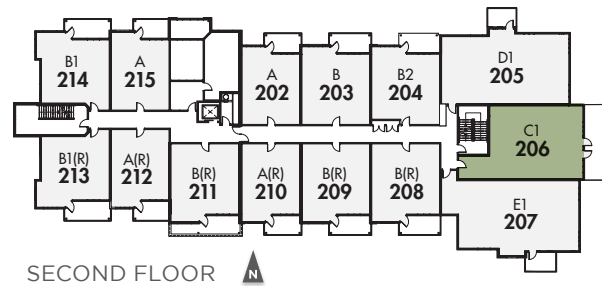

Southwoods COURT NORTH

Suite 206 Coach Home C1

Main Floor: 1275 SQ FT
Second Floor: 811 SQ FT

- 1 Bedroom + Den
- 3 Bathrooms
- In-Suite Laundry
- Walk In Closet
- Spacious Balcony

Floorplan
not available in
other suites.