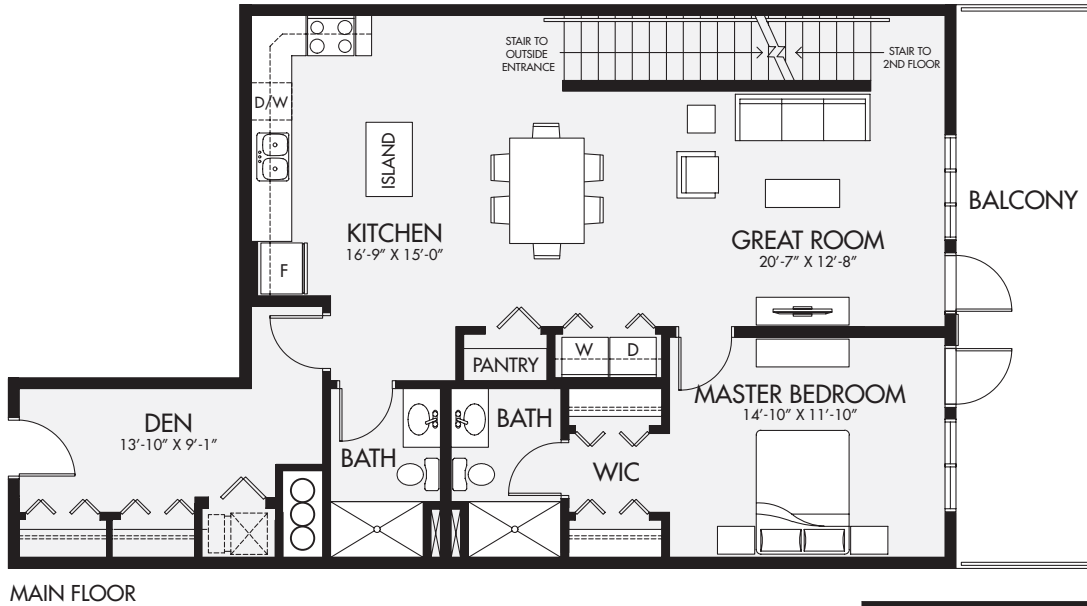

Southwoods COURT NORTH

Suite 206 Coach Home C1

Main Floor: 1275 SQ FT
Second Floor: 811 SQ FT

- 1 Bedroom + Den
- 3 Bathrooms
- In-Suite Laundry
- Walk In Closet
- Spacious Balcony

Floorplan
not available in
other suites.