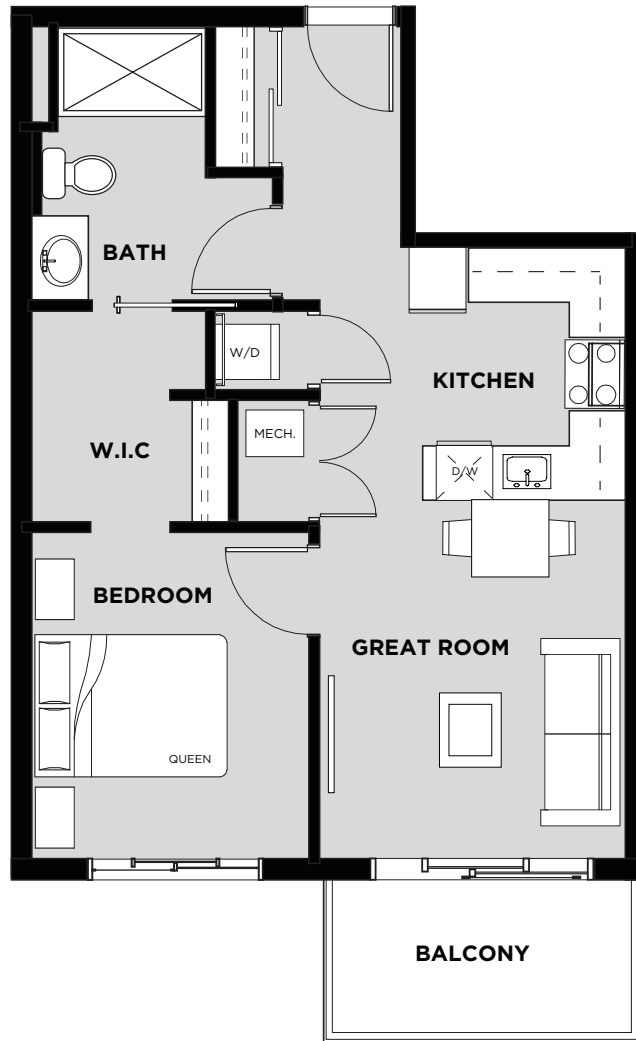

## Suite 307 Floor Plan E

Living Area: 568 SQ FT

Balcony: 63 SQ FT

Total: 631 SQ FT

- 1 Bedroom
- 1 Bathroom
- In-Suite Laundry
- Walk In Closet
- Balcony

THIRD FLOOR 

April 19/17 Christenson Developments reserves the right to alter the design & specifications without notice or obligations. All illustrations are artist's concepts only. Room measurements are approximate and may not be exact.