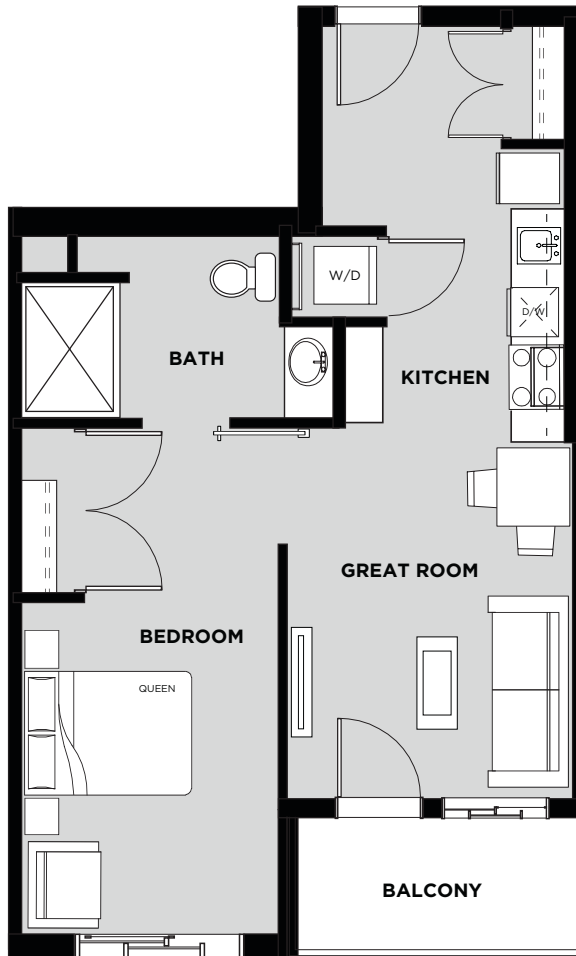

TELFORD MEWS

AT LEDUC VILLAGE

Suite 311 Floor Plan D

Living Area: 592 SQ FT

Balcony: 57 SQ FT

Total: 649 SQ FT

- 1 Bedroom
- 1 Bathroom
- In-Suite Laundry
- Wheelchair Accessible

THIRD FLOOR

April 19/17 Christenson Developments reserves the right to alter the design & specifications without notice or obligations. All illustrations are artist's concepts only. Room measurements are approximate and may not be exact.