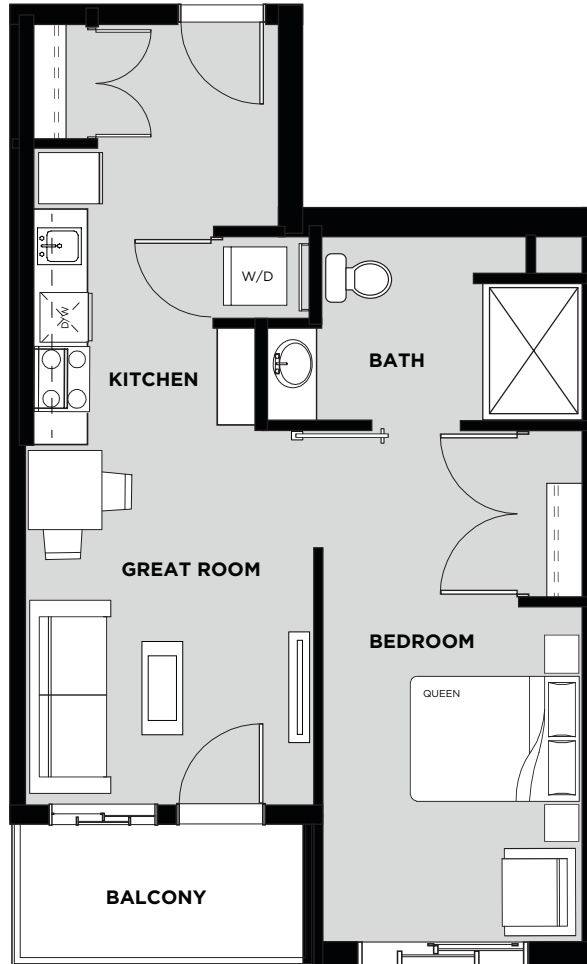

TELFORD MEWS

AT LEDUC VILLAGE

Suite 313 Floor Plan D

Living Area: 592 SQ FT

Balcony: 57 SQ FT

Total: 649 SQ FT

- 1 Bedroom
- 1 Bathroom
- In-Suite Laundry
- Wheelchair Accessible

THIRD FLOOR

April 19/17 Christenson Developments reserves the right to alter the design & specifications without notice or obligations. All illustrations are artist's concepts only. Room measurements are approximate and may not be exact.