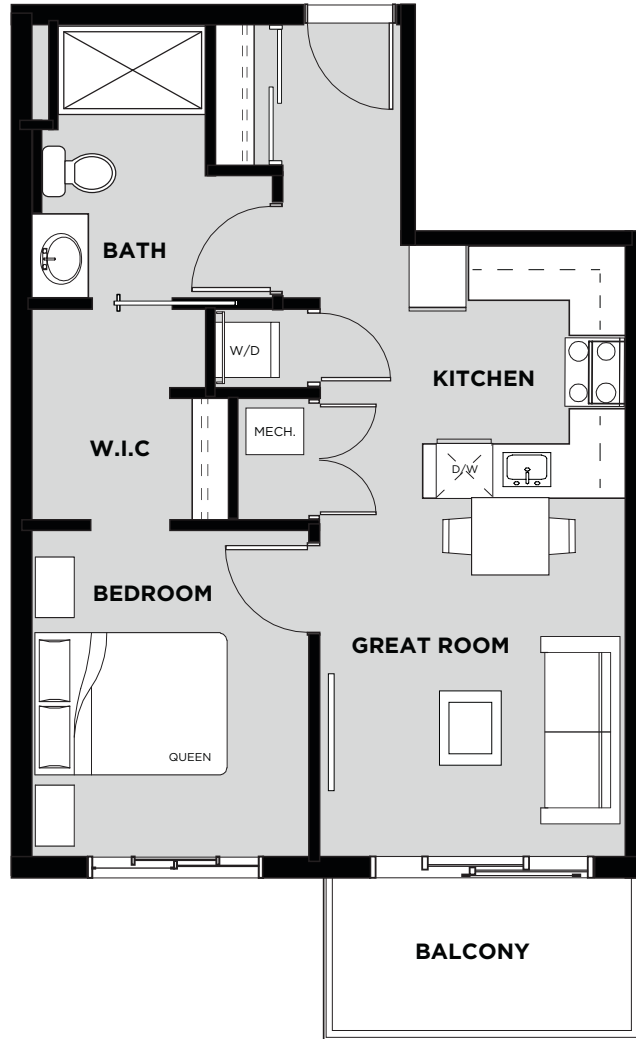

TELFORD MEWS

AT LEDUC VILLAGE

Suite 407 Floor Plan E

Living Area: 568 SQ FT

Balcony: 63 SQ FT

Total: 631 SQ FT

- 1 Bedroom
- 1 Bathroom
- In-Suite Laundry
- Walk In Closet
- Balcony

FOURTH FLOOR

April 19/17 Christenson Developments reserves the right to alter the design & specifications without notice or obligations. All illustrations are artist's concepts only. Room measurements are approximate and may not be exact.