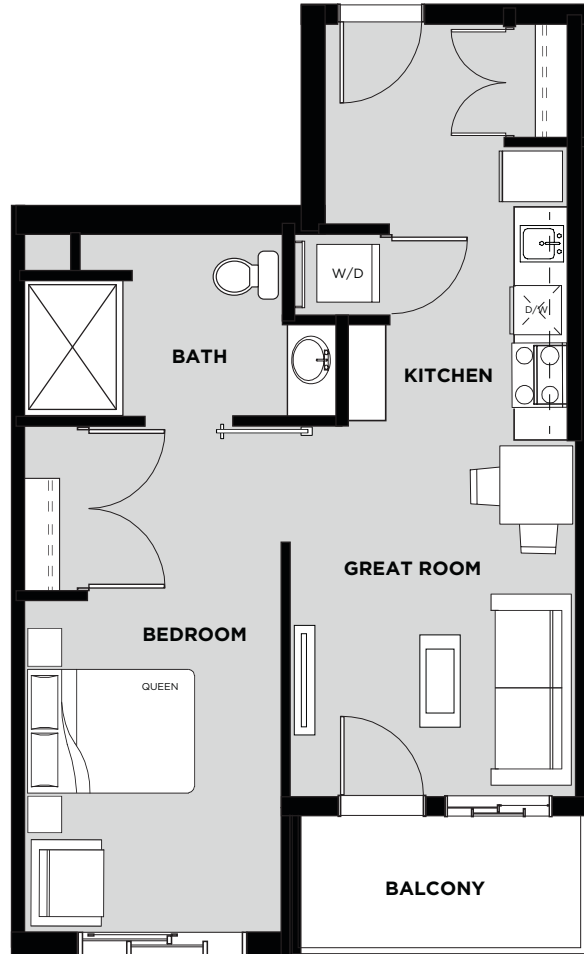

TELFORD MEWS

AT LEDUC VILLAGE

Suite 411 Floor Plan D

Living Area: 592 SQ FT

Balcony: 57 SQ FT

Total: 649 SQ FT

- 1 Bedroom
- 1 Bathroom
- In-Suite Laundry
- Wheelchair Accessible

FOURTH FLOOR

April 19/17 Christenson Developments reserves the right to alter the design & specifications without notice or obligations. All illustrations are artist's concepts only. Room measurements are approximate and may not be exact.