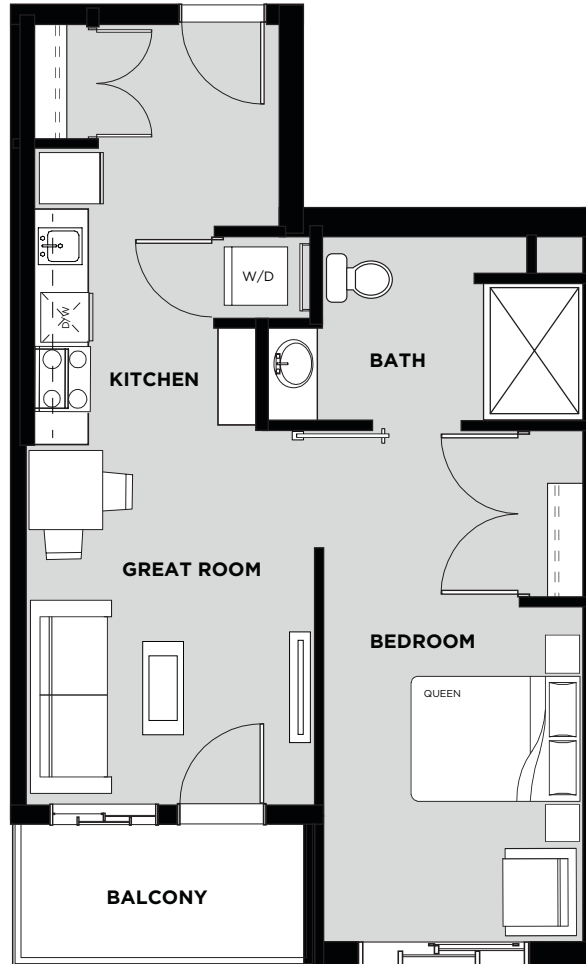

## Suite 413 Floor Plan D

Living Area: 592 SQ FT

Balcony: 57 SQ FT

Total: 649 SQ FT

- 1 Bedroom
- 1 Bathroom
- In-Suite Laundry
- Wheelchair Accessible

FOURTH FLOOR 

April 19/17 Christenson Developments reserves the right to alter the design & specifications without notice or obligations. All illustrations are artist's concepts only. Room measurements are approximate and may not be exact.