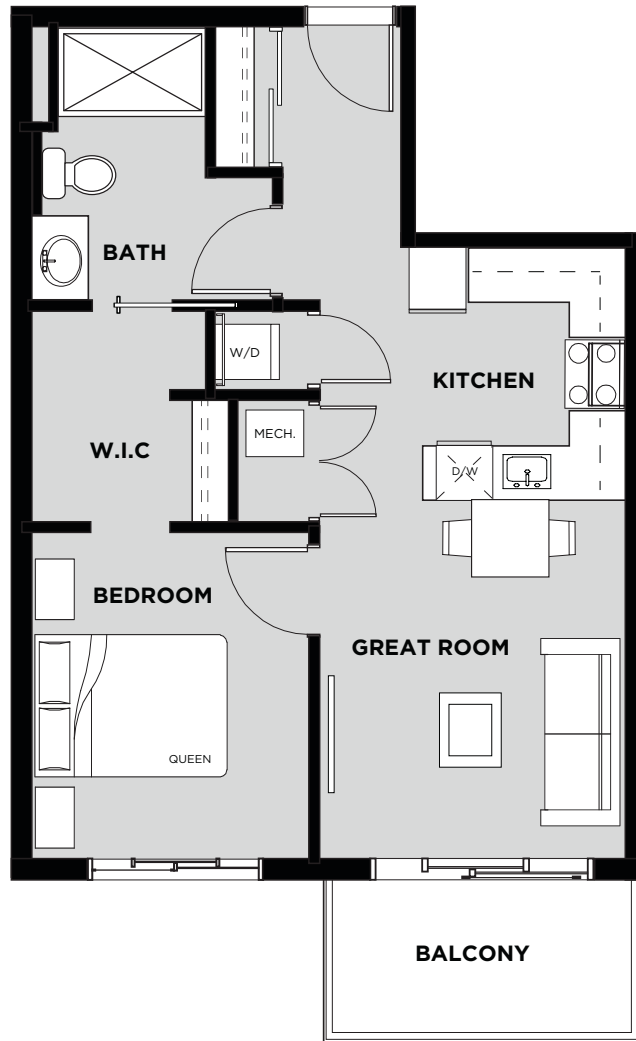

## Suite 507 Floor Plan E

Living Area: 568 SQ FT

Balcony: 63 SQ FT

Total: 631 SQ FT

- 1 Bedroom
- 1 Bathroom
- In-Suite Laundry
- Walk In Closet
- Balcony

FIFTH FLOOR

April 19/17 Christenson Developments reserves the right to alter the design & specifications without notice or obligations. All illustrations are artist's concepts only. Room measurements are approximate and may not be exact.