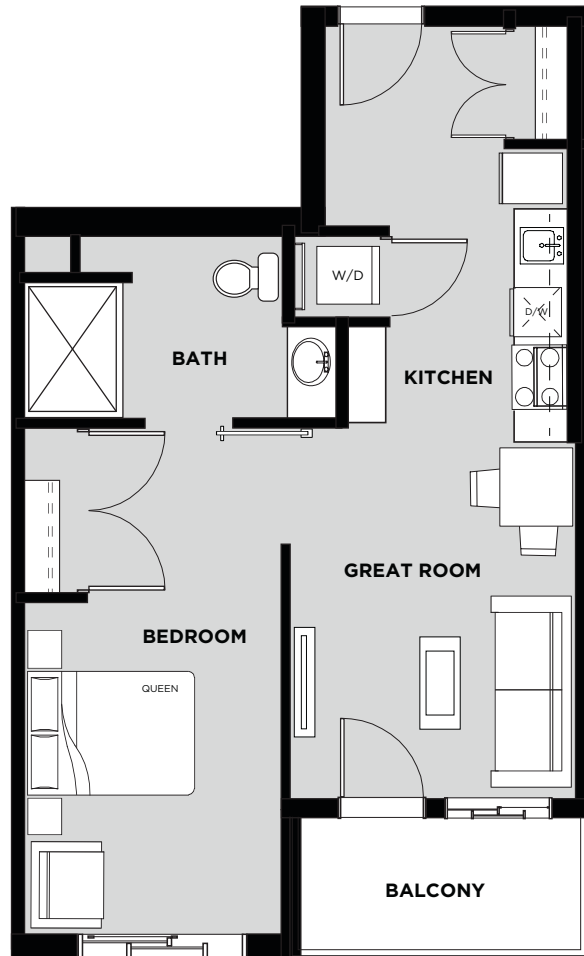

TELFORD MEWS

AT LEDUC VILLAGE

Suite 511 Floor Plan D

Living Area: 592 SQ FT

Balcony: 57 SQ FT

Total: 649 SQ FT

- 1 Bedroom
- 1 Bathroom
- In-Suite Laundry
- Wheelchair Accessible

FIFTH FLOOR

April 19/17 Christenson Developments reserves the right to alter the design & specifications without notice or obligations. All illustrations are artist's concepts only. Room measurements are approximate and may not be exact.