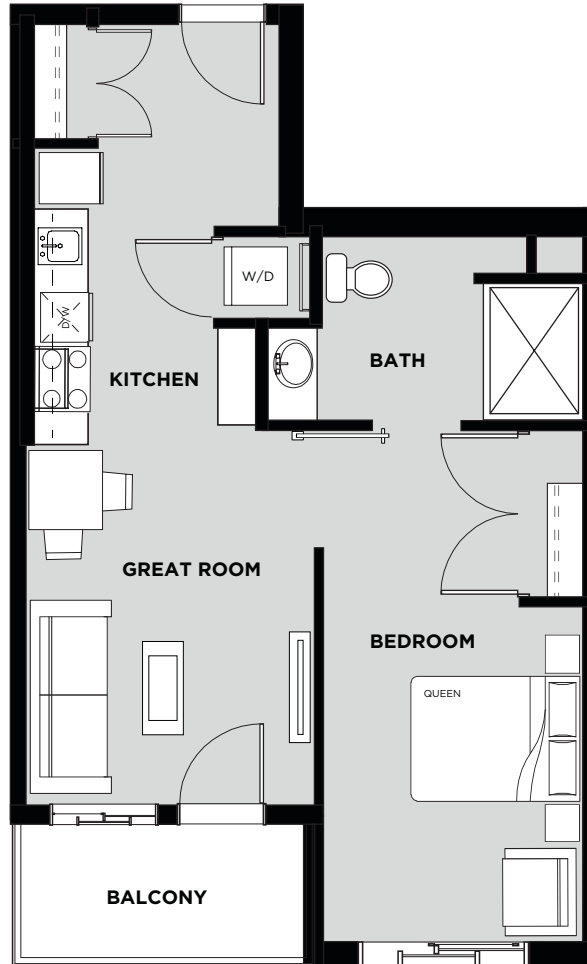

TELFORD MEWS

AT LEDUC VILLAGE

Suite 513 Floor Plan D

Living Area: 592 SQ FT

Balcony: 57 SQ FT

Total: 649 SQ FT

- 1 Bedroom
- 1 Bathroom
- In-Suite Laundry
- Wheelchair Accessible

FIFTH FLOOR 

April 19/17 Christenson Developments reserves the right to alter the design & specifications without notice or obligations. All illustrations are artist's concepts only. Room measurements are approximate and may not be exact.