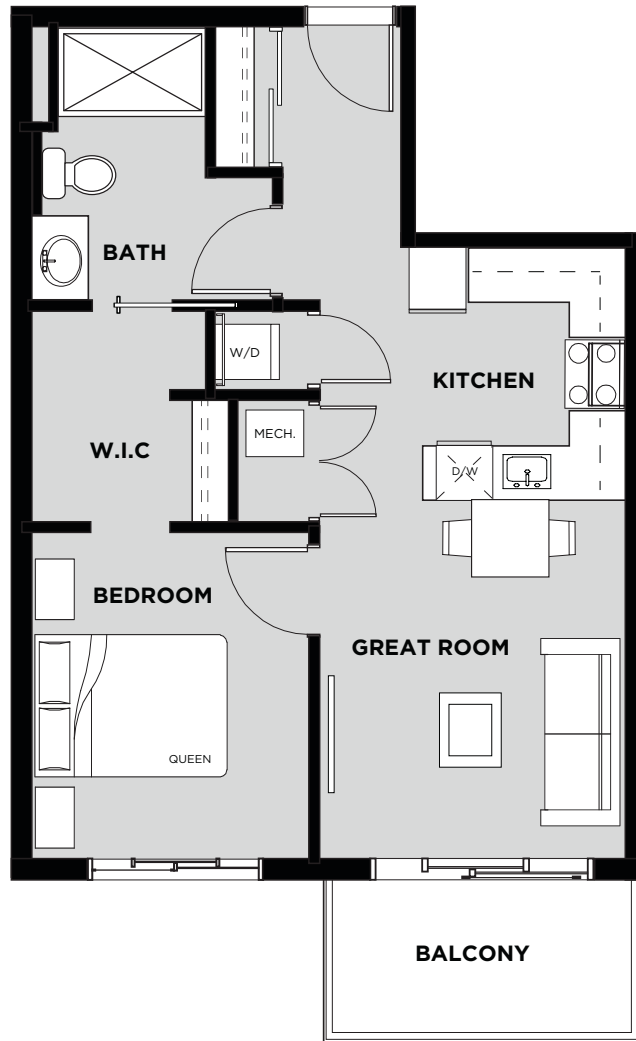

TELFORD MEWS

AT LEDUC VILLAGE

Suite 607 Floor Plan E

Living Area: 568 SQ FT

Balcony: 63 SQ FT

Total: 631 SQ FT

- 1 Bedroom
- 1 Bathroom
- In-Suite Laundry
- Walk In Closet
- Balcony

SIXTH FLOOR 

April 19/17 Christenson Developments reserves the right to alter the design & specifications without notice or obligations. All illustrations are artist's concepts only. Room measurements are approximate and may not be exact.