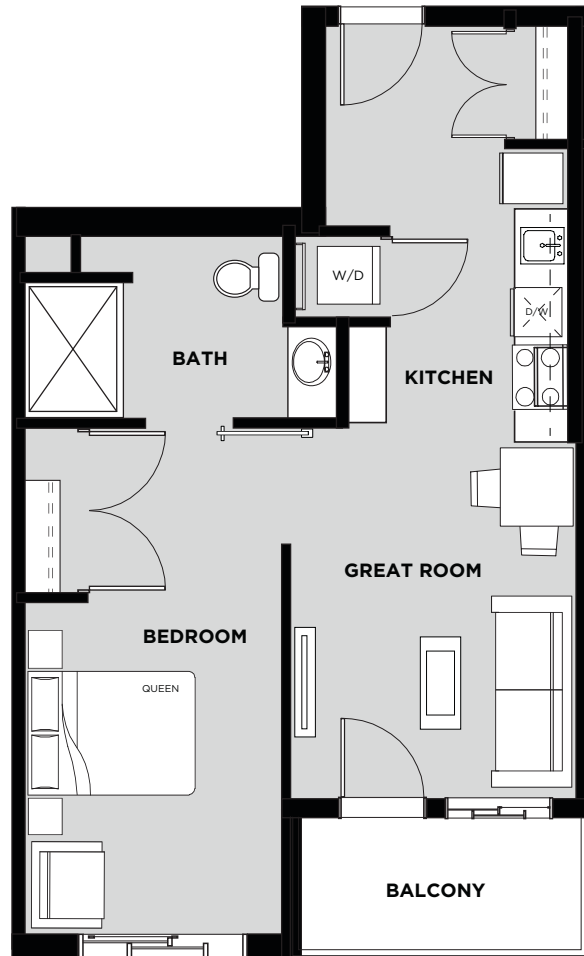

TELFORD MEWS

AT LEDUC VILLAGE

Suite 611 Floor Plan D

Living Area: 592 SQ FT

Balcony: 57 SQ FT

Total: 649 SQ FT

- 1 Bedroom
- 1 Bathroom
- In-Suite Laundry
- Wheelchair Accessible

SIXTH FLOOR

April 19/17 Christenson Developments reserves the right to alter the design & specifications without notice or obligations. All illustrations are artist's concepts only. Room measurements are approximate and may not be exact.