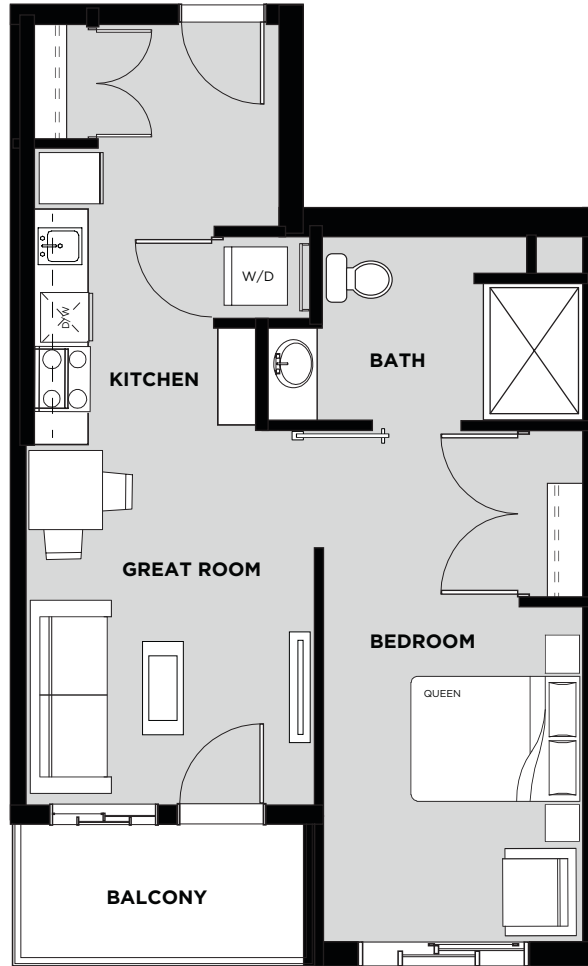

TELFORD MEWS

AT LEDUC VILLAGE

Suite 613 Floor Plan D

Living Area: 592 SQ FT

Balcony: 57 SQ FT

Total: 649 SQ FT

- 1 Bedroom
- 1 Bathroom
- In-Suite Laundry
- Wheelchair Accessible

SIXTH FLOOR

April 19/17 Christenson Developments reserves the right to alter the design & specifications without notice or obligations. All illustrations are artist's concepts only. Room measurements are approximate and may not be exact.